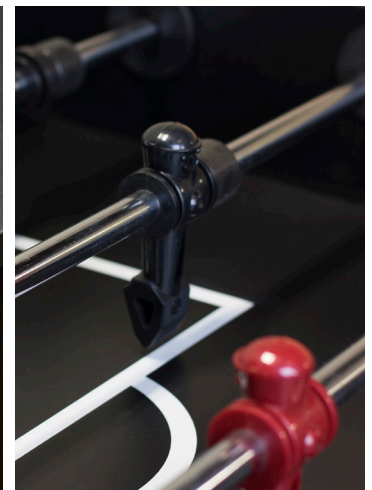

CLASSIC

FOOSBALL

This is how it all started. The Classic Foosball one-man goalie table will provide hours of rockin' good fun and entertainment. Like its big brother the Sterling Foosball table, the Classic is Durable enough to take on the challenge of many strong arm contenders.

Available in Onyx finish only.

- Traditional 1-man goalie rod
- Adjustable leg levelers
- Externally-attached cup holders
- Dual-side ball returns
- Dimensions: 56-5/8"x30"x34-3/8"H
- Counter-balanced men
- Seamless 4MM tube rods
- Abacus scorers

The Classic has counter balanced men for improved play, 4mm seamless tube rods built to take the constant pounding and oversized split bushings to give you smooth, quiet and heart pounding speed. A tough double sided high pressure laminate playfield will take all the abuse you can dish out. Includes side drink holders for your favorite beverage.