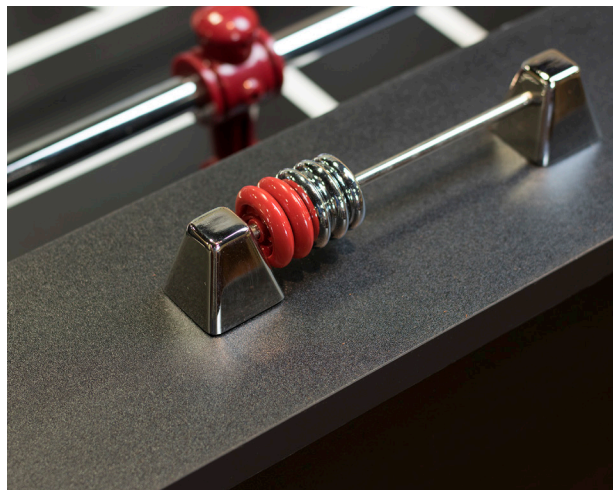

CLASSIC

FOOSBALL

This is how it all started. The Classic Foosball one-man goalie table will provide hours of rockin' good fun and entertainment. Like its big brother the Sterling Foosball table, the Classic is Durable enough to take on the challenge of many strong arm contenders.

Available in Onyx finish only.

- Traditional 1-man goalie rod
- Adjustable leg levelers
- Externally-attached cup holders
- Dual-side ball returns
- Dimensions: 56-5/8"x30"x34-3/8"H
- Counter-balanced men
- Seamless 4MM tube rods
- Abacus scorers

The Classic has counter balanced men for improved play, 4mm seamless tube rods built to take the constant pounding and oversized split bushings to give you smooth, quiet and heart pounding speed. A tough double sided high pressure laminate playfield will take all the abuse you can dish out. Includes side drink holders for your favorite beverage.